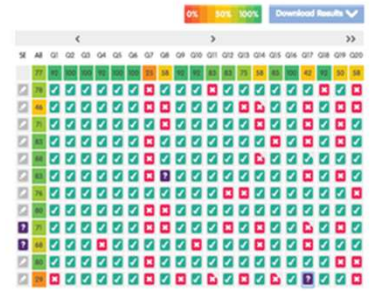

## Knowledge Organisers

can be obtained from class teachers and Teams for all topics.

**Educake Science**  
Online Homework and Revision

Educake makes doing homework and revision easy and effective.

[www.educake.co.uk](http://www.educake.co.uk)

Use track my progress to identify your weak areas – Red/ Amber/ Green Each topic has a drop down arrow to see more detail.

My Educake > Track Your Progress on GCSE (9-1) Science, Chemistry

Topic	Percentage Correct	Questions Answered	Answer 10 More Questions
<b>4.1 Atomic Structure and the Periodic Table (Paper 1)</b>			
Atoms, elements, and compounds: th...	91%	247	▶
Mixtures	77%	14	▶
Atomic models	65%	129	▶
The periodic table	72%	65	▶
Group 0	99%	41	▶
The transition metals (separate ch...	88%	8	▶
<b>4.2 Bonding, Structure and the Properties of Matter (Paper 1)</b>			
Chemical bonds	74%	57	▶