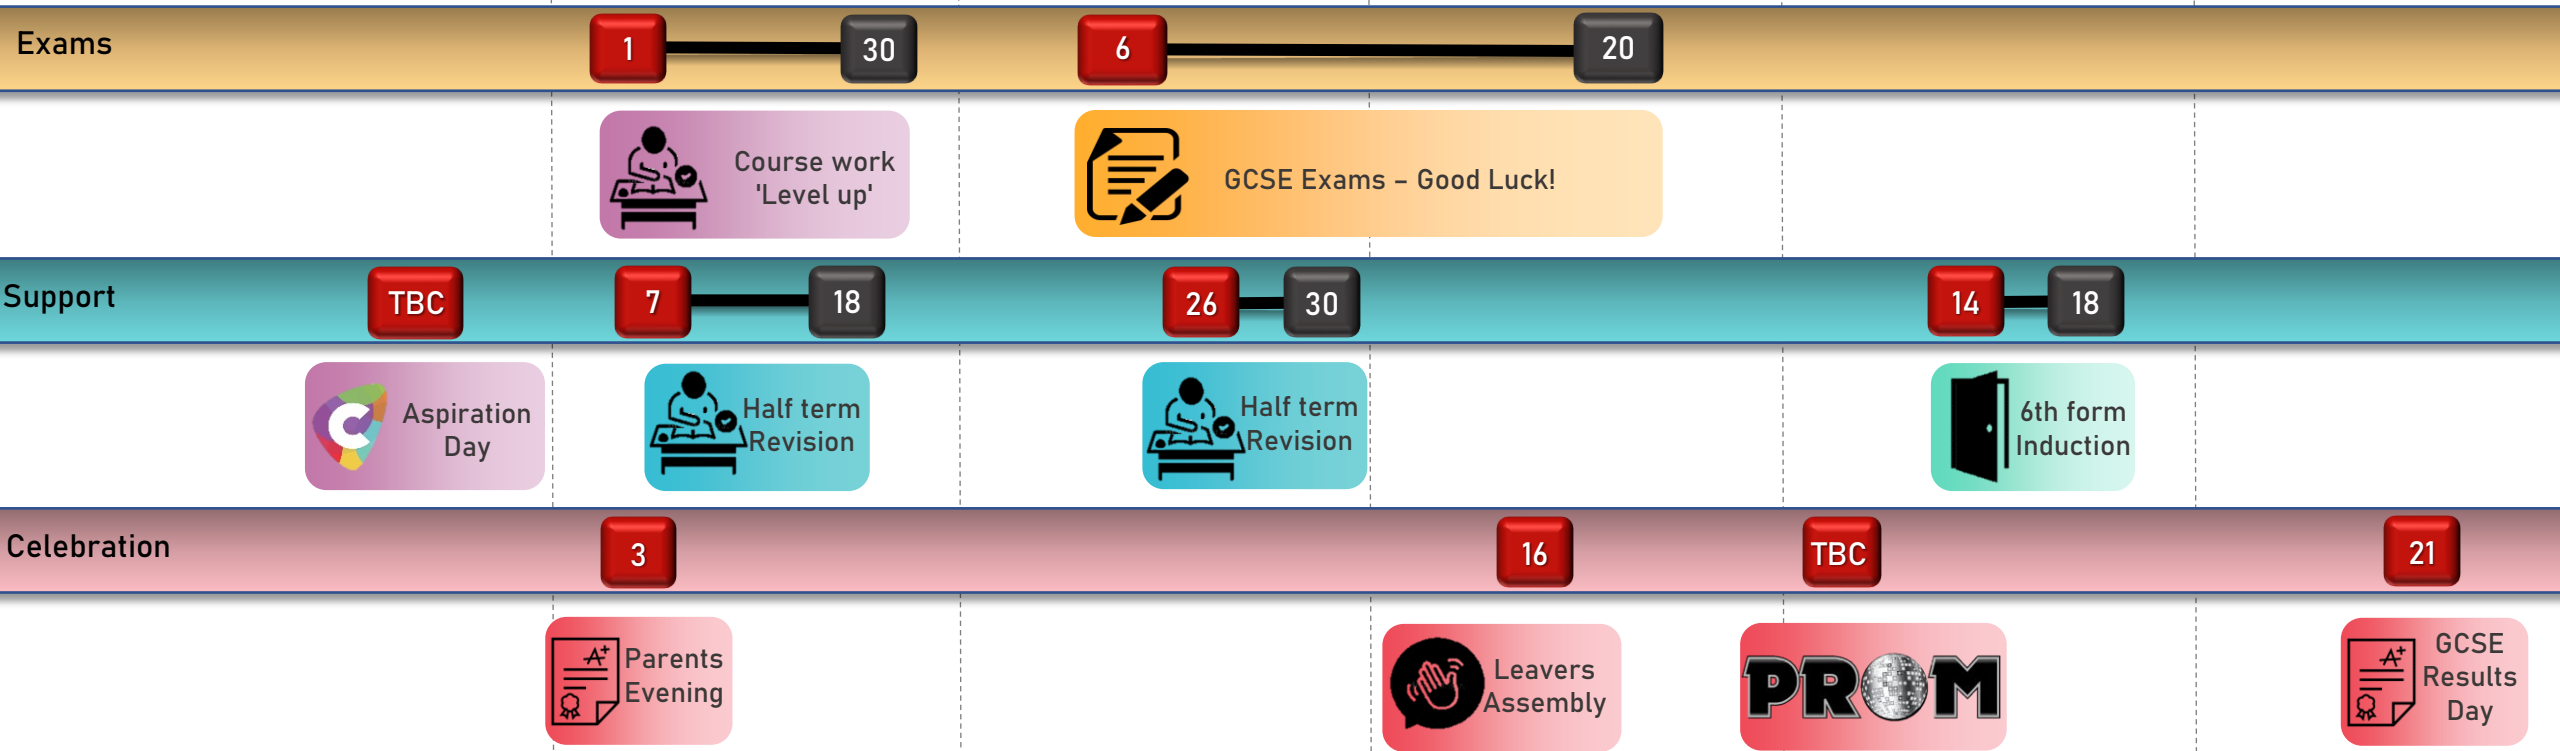

Year 11 Event Calendar

YEAR
2024/25

March

April

May

June

July

August

Year 11 Event Calendar

YEAR
2024/25

September

October

November

December

January

February